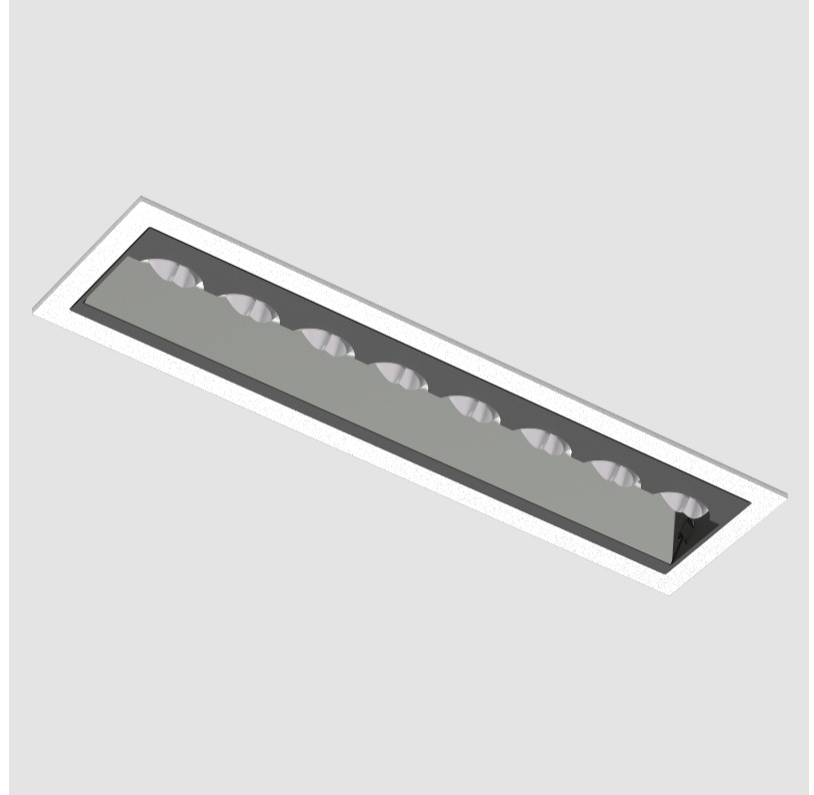

GENERAL

Series: Magiq Hollow Wallwash
Subseries: Magiq Hollow Wallwash
Brand: Prolicht
Division: Architectural
Mounting Type: Recessed
Mounting Location: Ceiling
Subcategory: Wallwash

PHYSICAL

Shape: Rectangle
Length (mm): 177
Length (in): 6 ¹⁵/₁₆
Width (mm): 45
Width (in): 1 ³/₄
Height (mm): 64
Height (in): 2 ¹/₂
Ceiling Thickness (mm): 5 - 30
Ceiling Thickness (in): 1/16 - 1 3/16
Min. Recessing Depth (mm): 100
Min. Recessing Depth (in): 3 ¹⁵/₁₆
Light Distribution: Downlight
Fixture Finish: SSR / BKV / CWI / CRY / HAB / UFT / ITA / RUA / FTG / MYG / LOD / PUS / FRO / FUP / KIA / POP / BLS / SPG / MEY / GOH / GUM / CHC / COM / ABZ / JAG / OBR / MOS / ROR
Fixture Material: Aluminum Die Cast
Cut-out Measurements: 170mm / 6 11/16" x 38mm / 1 1/2"

ELECTRICAL

Lamp Type: LED (Zhaga Standard)
Input Wattage (W): 19
Total Output Wattage (W): 17.2
Dimming: Tri-Mode (Non-Dimming and Phase Dimming (120Vac only) and 0-10V Dimming)
Driver Included: No
Driver Location: Remote
Driver Type: Constant Current - Universal
Driver Class: Class 2
Input Voltage (V): 120 - 277
Constant Current (MA): 700

LED

Number of LEDs: 8
Color Temperature (°K): 2700 / 3000 / 3500 / 4000
Max. Delivered Lumen (lm): 1270 / 1270 / 1513 / 1544
Nominal Lumen (lm): 1492 / 1492 / 1778 / 1814
CRI: >90 CRI
Lamp Life (hrs): 50000

OPTICAL

RATINGS AND CERTIFICATIONS

Certified By: CSA Certified to UL and CSA Standards
IP rating: IP20

100mm
3 15/16"

5 - 30 mm
3/16" - 1 3/16"

170mm x 38mm
6 11/16" x 1 1/2"