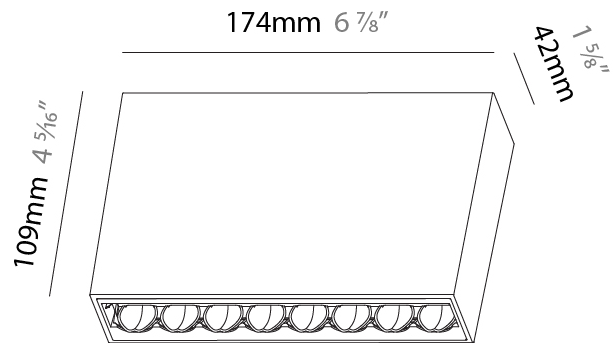

GENERAL

Series: Magiq Hollow Wallwash
Subseries: Magiq Hollow Wallwash
Brand: Prolight
Division: Architectural
Mounting Type: Surface
Mounting Location: Ceiling
Subcategory: Wallwash

PHYSICAL

Shape: Rectangle
Length (mm): 174
Length (in): 6 ⁷/₈
Width (mm): 42
Width (in): 1 ⁵/₈
Height (mm): 109
Height (in): 4 ⁵/₁₆
Light Distribution: Direct
Fixture Finish: SSR / BKV / CWI / CRY / HAB / UFT / ITA / RUA / FTG / MYG / LOD / PUS / FRO / FUP / KIA / POP / BLS / SPG / MEY / GOH / GUM / CHC / COM / ABZ / JAG / OBR / MOS / ROR
Holder Finish: WHI / BLK
Fixture Material: Aluminum Die Cast

ELECTRICAL

Lamp Type: LED (Zhaga Standard)
Input Wattage (W): 19
Total Output Wattage (W): 17.3
Dimming: Tri-Mode (Non-Dimming and Phase Dimming (120Vac only) and 0-10V Dimming)
Driver Included: Yes
Driver Location: Integrated
Driver Type: Constant Current - Universal
Driver Class: Class 1
Input Voltage (V): 120 - 277
Constant Current (MA): 700mA

LED

Number of LEDs: 4
Color Temperature (°K): 2700 / 3000 / 3500 / 4000
Max. Delivered Lumen (lm): 1270 / 1270 / 1513 / 1544
Nominal Lumen (lm): 1492 / 1492 / 1778 / 1814
CRI: >90 CRI
Efficiency (%): 80
Lamp Life (hrs): 50000

OPTICAL

Adjustability: Fixed

RATINGS AND CERTIFICATIONS

Certified By: Certified for North American Standards
IP rating: IP20