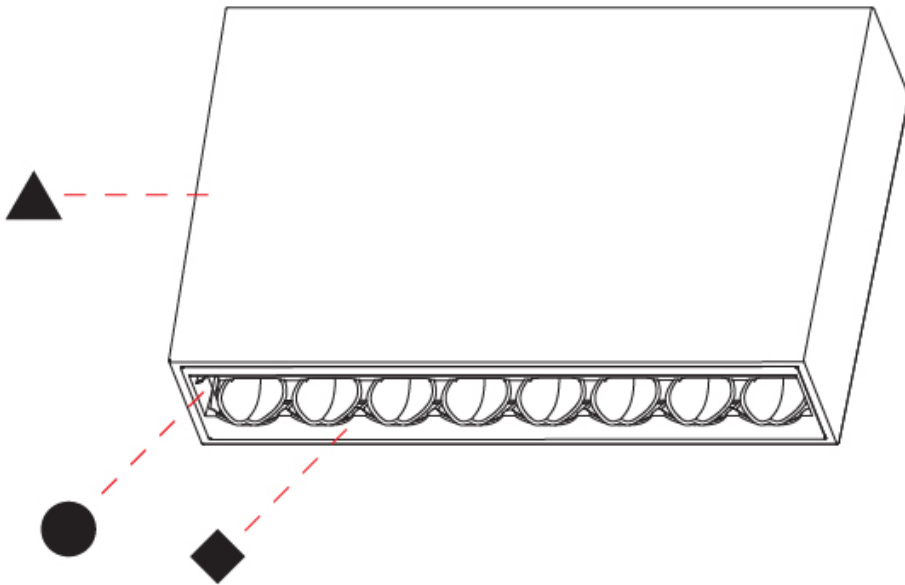

MAGIQ HOLLOW WALLWASH SURFACE

A3D188-

PROJECT
TYPE
SPECIFIER
QUANTITY
DATE

A