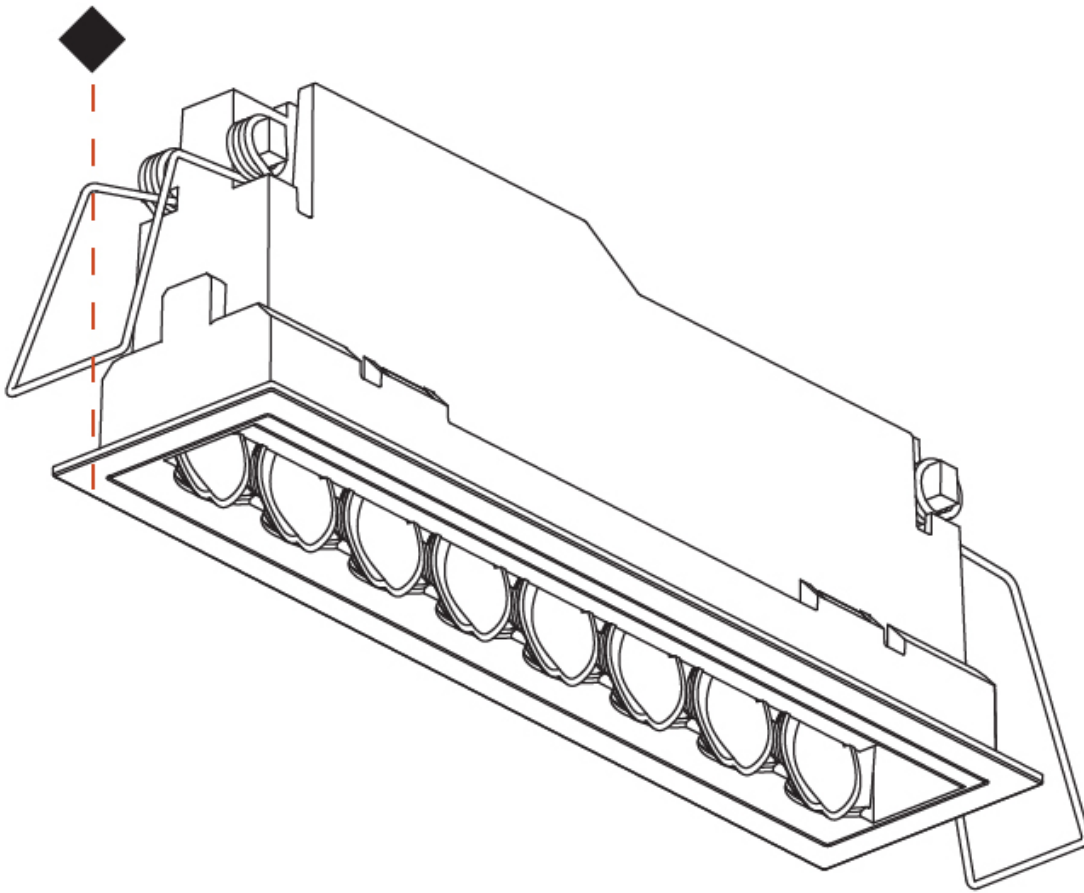

MAGIQ HOLLOW WALLWASH RECESSED

A35582-

PROJECT	_____
TYPE	_____
SPECIFIER	_____
QUANTITY	_____
DATE	_____

A