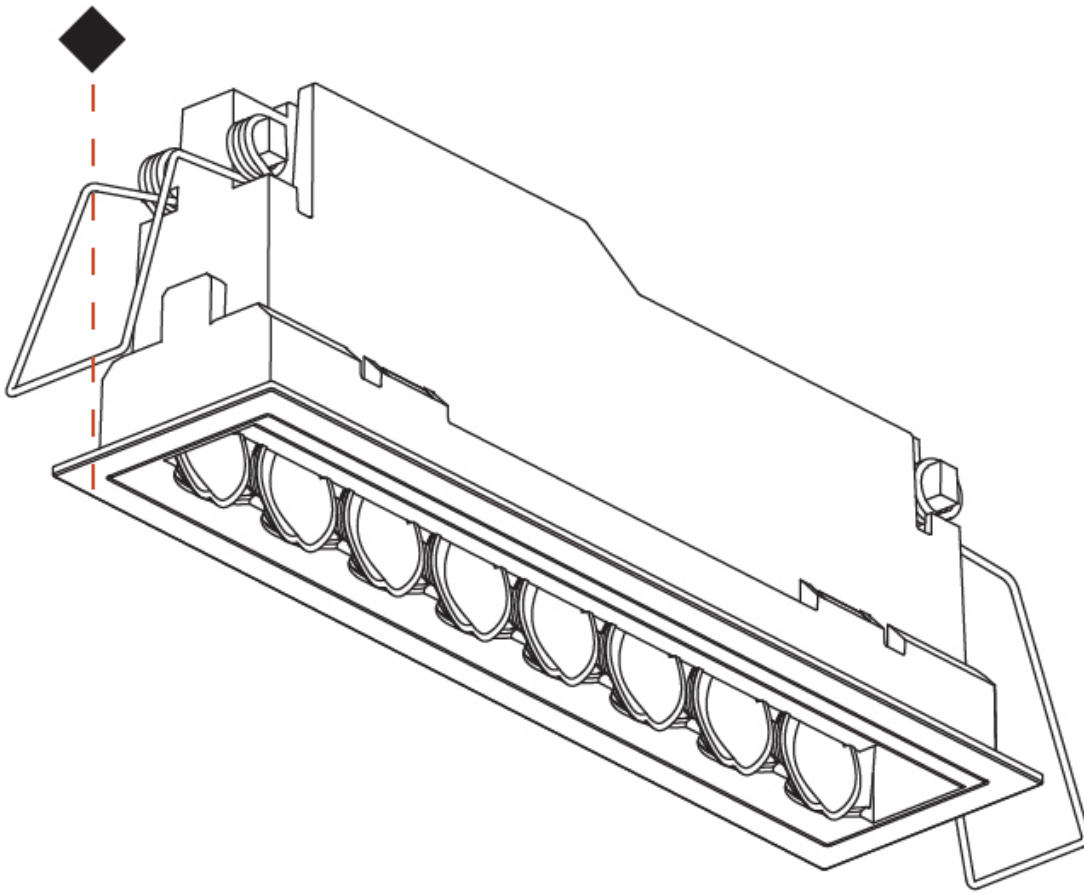

MAGIQ HOLLOW WALLWASH KORONA RECESSED

A35584-

PROJECT

TYPE

SPECIFIER

QUANTITY

DATE

A